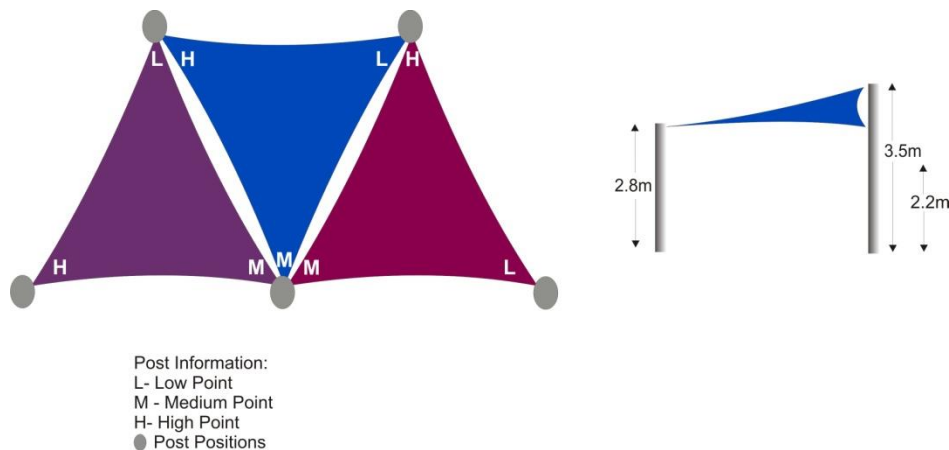

Above: Able Canopies Shade Sail Design

They then contacted Concept Interiors, a local contracting firm and asked them to design the shade sail array and source some shade sail suppliers.

Concept Interiors requested a quotation from Able Canopies and 2 other companies. Our shade sails block up to 96% of UV rays and consists of marine grade stainless steel fixings and the highest quality Knitted polyethylene fabric which will not rot or absorb moisture.

Once a full site survey had been completed to ensure everything the school wanted could be achieved, a firm quotation was sent to them in time for their meeting to make a decision.